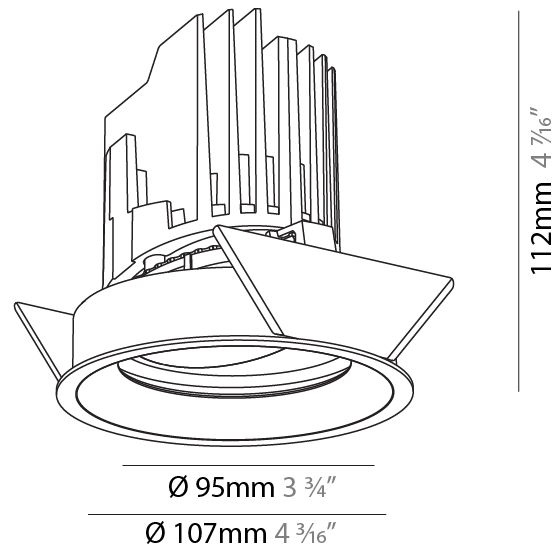

#### PHYSICAL

Shape: Round  
 Diameter (mm): 107  
 Diameter (in): 4 3/16  
 Height (mm): 112  
 Height (in): 4 7/16  
 Ceiling Thickness (mm): 10 / 12.5 / 15 / 25  
 Ceiling Thickness (in): 3/8 or 1/2 or 9/16 or 1  
 Min. Recessing Depth (mm): 130  
 Min. Recessing Depth (in): 5 1/8  
 Light Distribution: Adjustable / Downlight  
 Weight (kg): 0.596  
 Weight (lbs): 1.31  
 Fixture Finish: SSR / BKV / CWI / CRY / HAB / UFT / ITA / RUA / FTG / MYG / LOD / PUS / FRO / FUP / KIA / POP / BLS / SPG / MEY / GOH / GUM / CHC / COM / ABZ / JAG / OBR / MOS / ROR  
 Fixture Material: Aluminum Die Cast  
 Cut-out Measurements: Ø 111mm / 4 3/8"  
 Upon Request: Unique Ceiling Thickness

### PHYSICAL

Shape: Round  
 Diameter (mm): 107  
 Diameter (in): 4 3/16  
 Height (mm): 112  
 Height (in): 4 7/16  
 Ceiling Thickness (mm): 10 / 12.5 / 15  
 Ceiling Thickness (in): 3/8 or 1/2 or 9/16  
 Min. Recessing Depth (mm): 130  
 Min. Recessing Depth (in): 5 1/8  
 Light Distribution: Adjustable / Downlight  
 Weight (kg): 0.47  
 Weight (lbs): 1.04  
 Fixture Finish: SSR / BKV / CWI / CRY / HAB / UFT / ITA / RUA / FTG / MYG / LOD / PUS / FRO / FUP / KIA / POP / BLS / SPG / MEY / GOH / GUM / CHC / COM / ABZ / JAG / OBR / MOS / ROR  
 Fixture Material: Aluminum Die Cast  
 Cut-out Measurements: 98mm / 3 7/8"

### OPTICAL

Reflector°: 10  
 Adjustability: Rotational 355°; Tilt 30°

### RATINGS AND CERTIFICATIONS

Certified By: Certified for North American Standards  
 IP rating: IP20

	98mm 3 7/8"	130mm 5 1/8"	10   15mm 3/8"   9/16"	30°	355°	